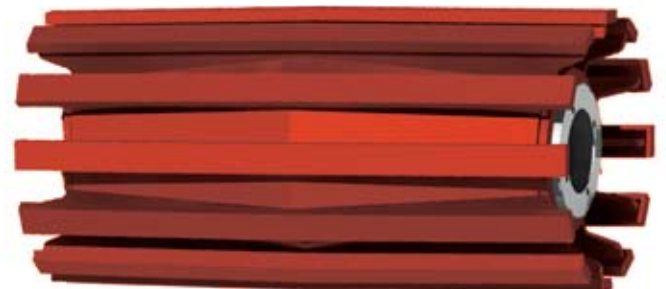

CEMA Rated Pulleys

DRUM | WING | LAGGED | STEEL | CERAMIC

Superior would be happy to help you select the right pulley for your site's individual needs. A wide selection of pulley styles are available in CEMA rating from Superior. Customized pulleys can be designed and fabricated for customers with special applications.

Superior Pulley Styles

Steel Drum Pulleys

Wing Pulleys

Stainless Steel Drum Pulleys

Lagged Wing Pulleys

Lagged Drum Pulleys

Super Pulleys

Holz Lagged Drum Pulleys